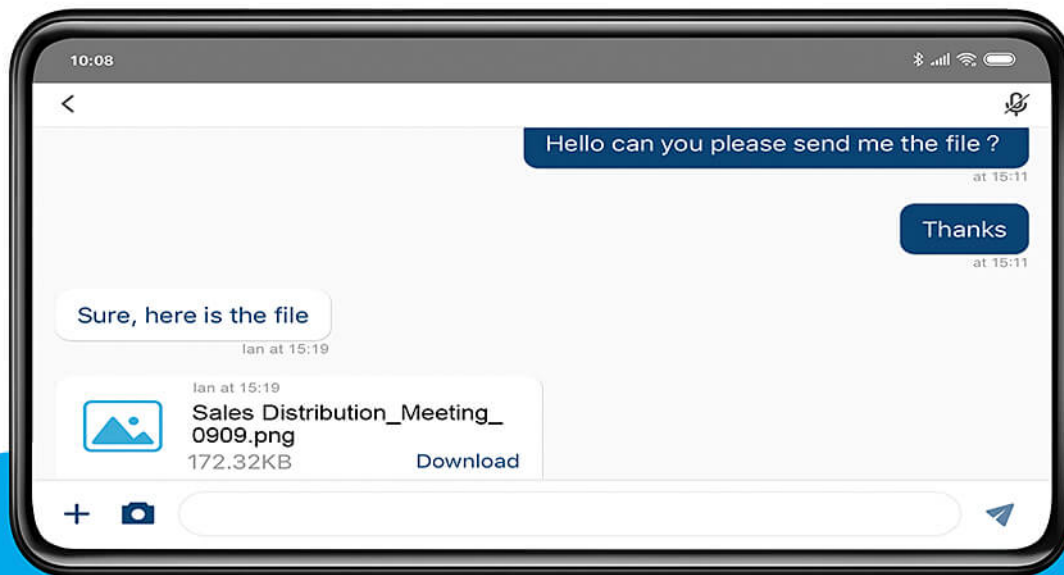

Present Wirelessly

Simply log in to the meeting and click "Start Sharing" to stream in presentation content directly from your smartphone.

View Live Presentations

Join meetings, view streamed-in presentation content from any participant, and collaborate on the go to ensure that you never miss out on any discussions.

Contact Us

Get a quote for this product or get in touch with our sales experts

[Get Quote](#)

[_Contact Sales](#)

Whiteboard Annotation

Facilitate discussions by taking notes and making annotations on any file in real-time. Save and share the Whiteboard content for efficient post-meeting follow-up.