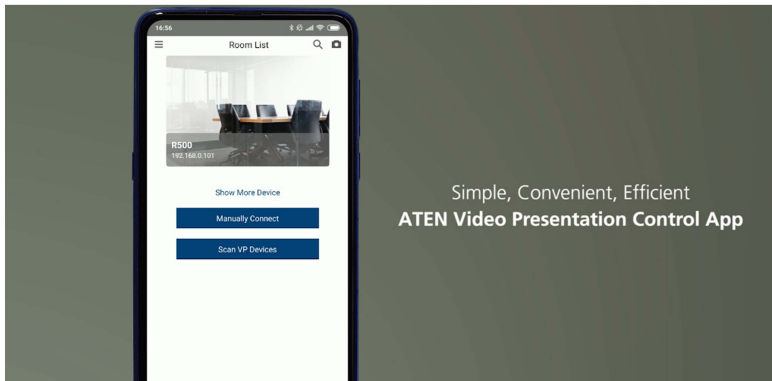

ATEN Video Presentation Control App

Collaborate and Control Meeting Presentations with your mobile device

Join meetings via the ATEN Video Presentation Control App that allows you to collaborate and control meeting presentations directly from your smartphone. This free app features collaboration and control capabilities to help you deliver smooth, engaging, and productive meetings.

* iOS: 12.0 or later

* Android: 8.0 or later

Multiple Login Options

Auto search the network and click on any device to log in. Connect manually by entering IP address and Room Code, or just scan or load the device QR code for instant access.

- **Multiple Login Options**

- Auto scan the local network for devices or use the QR code/room code to log in.

- **Bi-directional Wireless Streaming**

- Stream presentation content from your mobile device with ease or 'Go Live' to share content to participants located elsewhere.

- **Quad View with Auto Layout**

- Shows up to 4 streamed-in sources and dynamically adjusts the screen layout per the number of sources.

- **Advanced Collaboration Features**

- White Board : take notes or make annotations on any file in real-time.
- Chat Room :allows participants to chat with each other or send files instantly.
- Easily Switch Video Sources: drag and drop to route multiple video sources to multiple displays effortlessly.
- Group Broadcasting : speak to remote participants using your own device.
- Intuitive Control : wrapped in an intuitive user interface, this app allows for audio stream controlling, layout setting, and more.